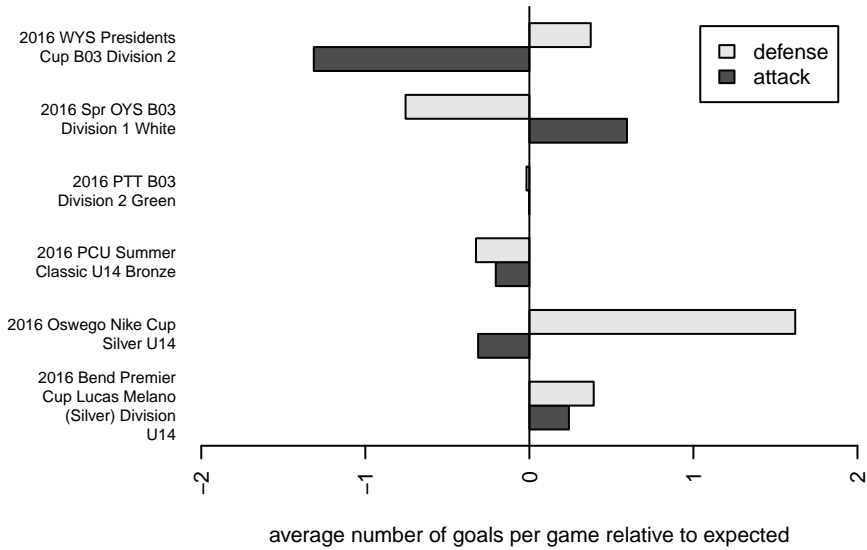

Pacific FC Real B03

Pacific FC
 Battle Ground, WA
 B03 total strength=1040
 attack=3.63 defense=1.45
 fall league = PTT B03 Div 2 Green
 spr league = Spr OYS B03 Div 1 White

alt names used:
 PACIFIC FC REAL B03 (WA)
 PACIFIC FC REAL B03 (WA)
 PACIFIC FC REAL B03
 Pacific FC B03 Real
 Pacific FC 03B Real
 Pacific FC 03B Real

Venues played:
 2016 PCU Summer Classic U14 Bronze
 2016 Oswego Nike Cup Silver U14
 2016 Bend Premier Cup Lucas Melano (Silver)
 2016 PTT B03 Division 2 Green
 2016 Spr OYS B03 Division 1 White
 2016 WYS Presidents Cup B03 Division 2

**attack and defense variance (black dot)
relative to other teams
and top 10 in region**

**attack and defense rating
relative to others at age
and all opponents in last 13 months**

Performance relative to 13 month average