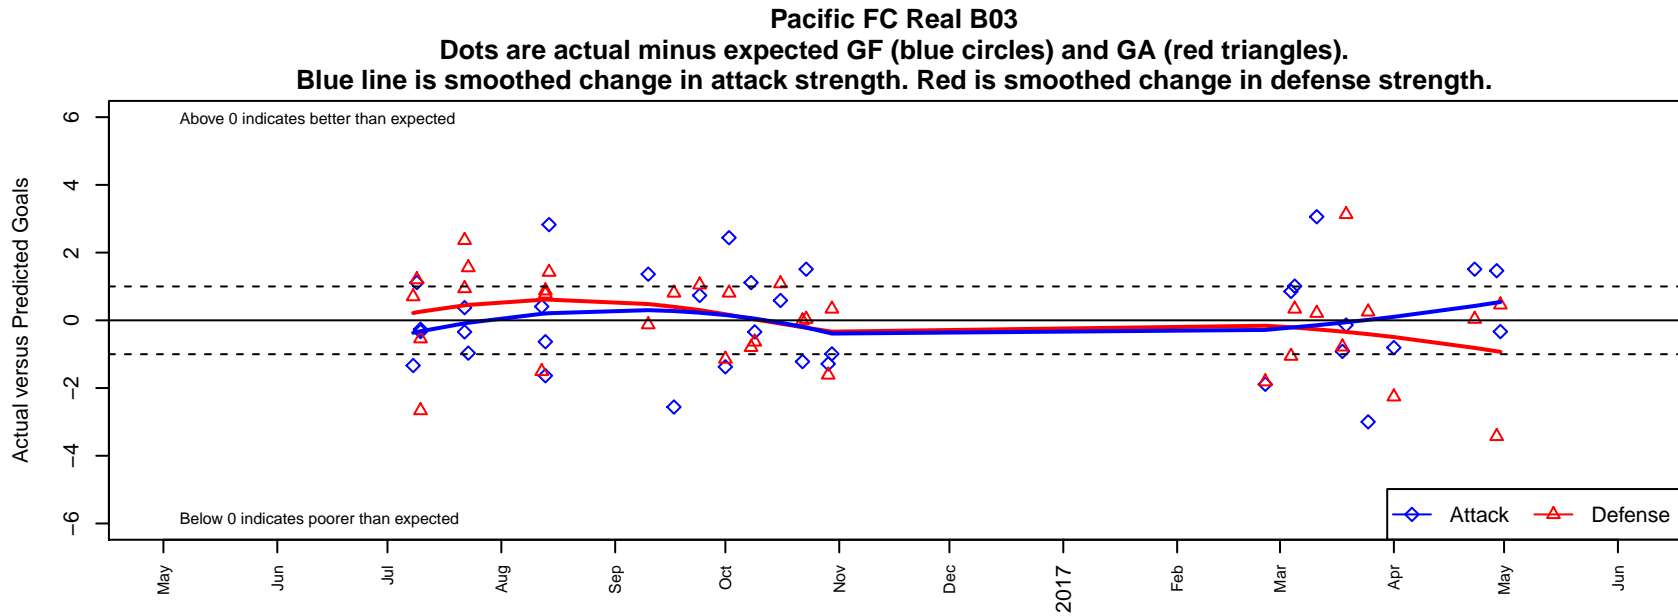

Pacific FC Real B03

Pacific FC
 Battle Ground, WA
 B03 total strength=1040
 attack=3.63 defense=1.45
 fall league = PTT B03 Div 2 Green
 spr league = Spr OYS B03 Div 1 White

alt names used:
 PACIFIC FC REAL B03 (WA)
 PACIFIC FC REAL B03 (WA)
 PACIFIC FC REAL B03
 Pacific FC B03 Real
 Pacific FC 03B Real
 Pacific FC 03B Real

Venues played:
 2016 PCU Summer Classic U14 Bronze
 2016 Oswego Nike Cup Silver U14
 2016 Bend Premier Cup Lucas Melano (Silver)
 2016 PTT B03 Division 2 Green
 2016 Spr OYS B03 Division 1 White
 2016 WYS Presidents Cup B03 Division 2

**attack and defense variance (black dot)
relative to other teams
and top 10 in region**

**attack and defense rating
relative to others at age
and all opponents in last 13 months**

Performance relative to 13 month average