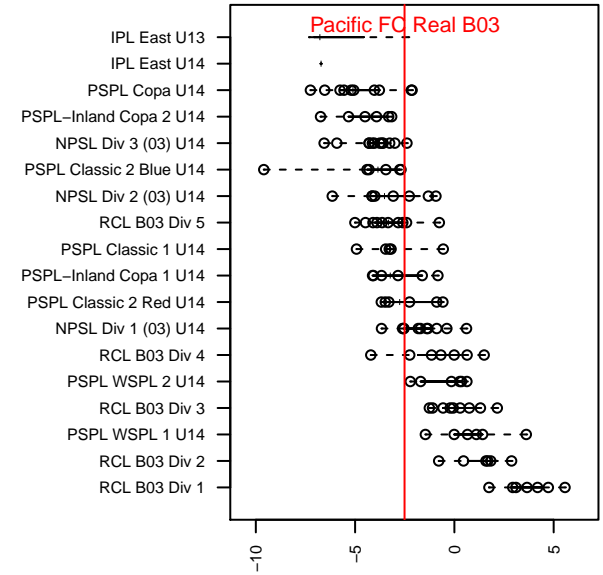

Pacific FC Real B03

Pacific FC
 Battle Ground, WA
 B03 total strength=1040
 attack=3.63 defense=1.45
 fall league = PTT B03 Div 2 Green
 spr league = Spr OYS B03 Div 1 White

alt names used:
 PACIFIC FC REAL B03 (WA)
 PACIFIC FC REAL B03 (WA)
 PACIFIC FC REAL B03
 Pacific FC B03 Real
 Pacific FC 03B Real
 Pacific FC 03B Real

**attack and defense variance (black dot)
relative to other teams
and top 10 in region**

**attack and defense rating
relative to others at age
and all opponents in last 13 months**

Performance relative to 13 month average