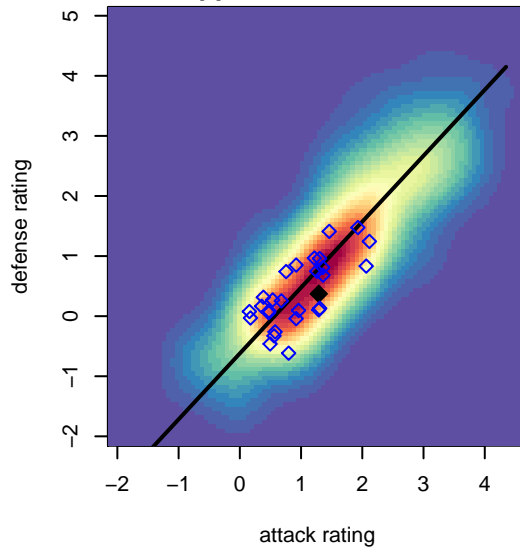

Pacific FC Real B03

Pacific FC
 Battle Ground, WA
 B03 total strength=1040
 attack=3.63 defense=1.45
 fall league = PTT B03 Div 2 Green
 spr league = Spr OYS B03 Div 1 White

alt names used:
 PACIFIC FC REAL B03 (WA)
 PACIFIC FC REAL B03 (WA)
 PACIFIC FC REAL B03
 Pacific FC B03 Real
 Pacific FC 03B Real
 Pacific FC 03B Real

Venues played:
 2016 PCU Summer Classic U14 Bronze
 2016 Oswego Nike Cup Silver U14
 2016 Bend Premier Cup Lucas Melano (Silver)
 2016 PTT B03 Division 2 Green
 2016 Spr OYS B03 Division 1 White
 2016 WYS Presidents Cup B03 Division 2

**attack and defense variance (black dot)
relative to other teams
and top 10 in region**

**attack and defense rating
relative to others at age
and all opponents in last 13 months**

Performance relative to 13 month average