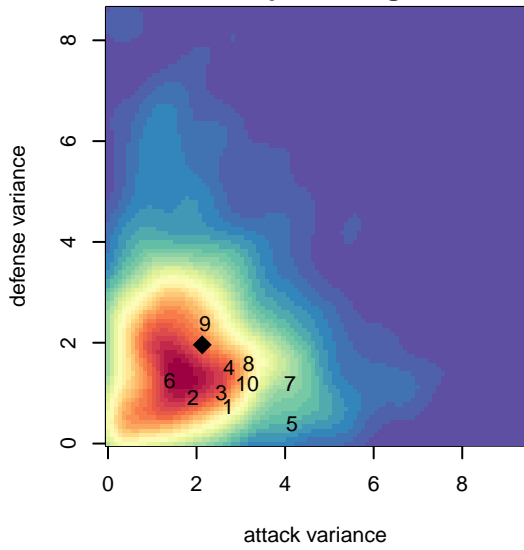

Pacific FC Real B03

Pacific FC
 Battle Ground, WA
 B03 total strength=1040
 attack=3.63 defense=1.45
 fall league = PTT B03 Div 2 Green
 spr league = Spr OYS B03 Div 1 White

alt names used:
 PACIFIC FC REAL B03 (WA)
 PACIFIC FC REAL B03 (WA)
 PACIFIC FC REAL B03
 Pacific FC B03 Real
 Pacific FC 03B Real
 Pacific FC 03B Real

Venues played:
 2016 PCU Summer Classic U14 Bronze
 2016 Oswego Nike Cup Silver U14
 2016 Bend Premier Cup Lucas Melano (Silver)
 2016 PTT B03 Division 2 Green
 2016 Spr OYS B03 Division 1 White
 2016 WYS Presidents Cup B03 Division 2

**attack and defense variance (black dot)
relative to other teams
and top 10 in region**

**attack and defense rating
relative to others at age
and all opponents in last 13 months**

Performance relative to 13 month average