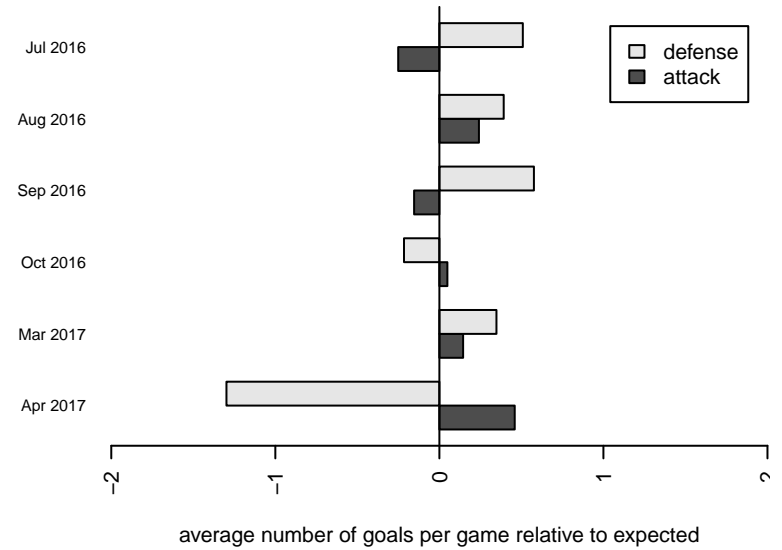

Performance relative to 13 month average